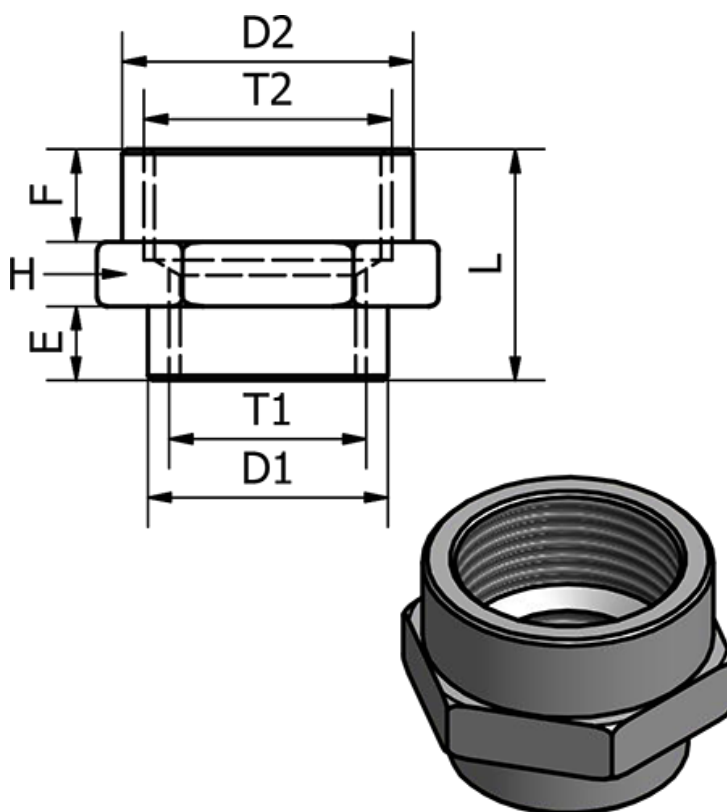

Data Sheet

Article number: 5891125TRM5
Description: Sleeve 1125TRM - 5
M5

Measures

B = 4
D = 7.5
H = 8
L = 11.0
T = M5
T2 = -